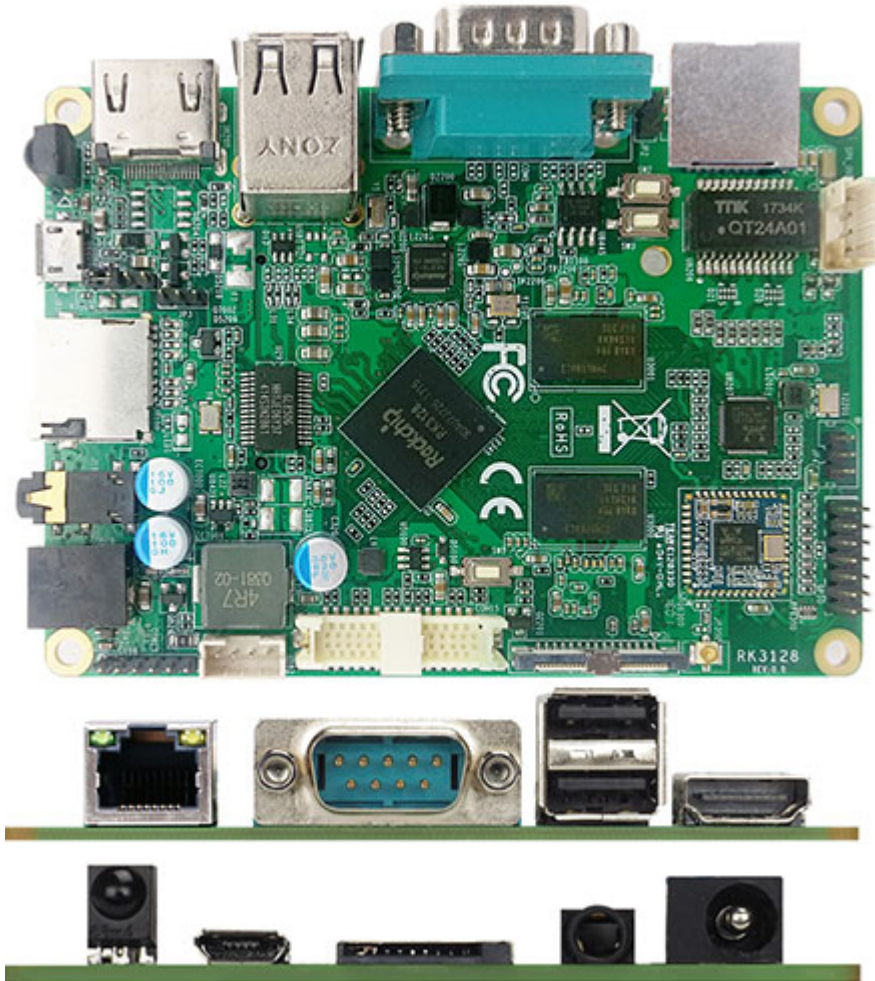

139.00 EUR  
incl. 19% VAT, plus [shipping](#)

**Support:** [Jetway ARM Overview](#)

- Rock chip® ARM Cortex A7 RK3128 Quad-core 1.2GHz
- Onboard 1066 /1GB DDR3 DRAM up to 2GB
- Onboard 8G Flash ROM up to 32GB
- Support 1 \* Micro SD Socket (Max 64G)
- 1 \* REALTEK GbE, 3 \* USB2.0, 1 \* OTG, 1 \* HDMI, 1 \* LVDS (Option), 1 \* MIPI
- Support 1080P H265/H264 video decoding, up to 60fp
- Support 1080P H.264 format video encoding
- Support Android 5.1, Linux 4.4
- 2.5" Form Factor (100mm \* 72mm)

<b>Model / Part Number</b>	
Model	- JARMR3128-1N
Part Number	- JARMR3128-1N
<b>Form Factor</b>	
Dimensions	-2.5" SBC (100 * 72mm)
<b>Processor System</b>	
CPU	- Rock chip® ARM Cortex A7 RK3128 1.2GHz
Core Number	- Quad-core
Max Speed	- 1.2G
L2 Cache	- 256K
Chipset	- Rock chip® ARM Cortex A7 RK3128 SOC

BIOS	- 0
PMU	- Rock chip® RK816■1
<b>Expansion Slot</b>	
Mini-PCIe	- 1
TF Card Socket	- 1
SIM Card Holder	- 1
<b>Memory</b>	
Technology	- Onboard DDR3 1066MHz 1GB
Max.	- 2GB
Flash Rom	- 8GB (Max 32GB)
<b>Graphics</b>	
Controller	- Mali-400MP2 Support 3D OpenGL ES1.1/2.0, OpenVG 1.1
VRAM	- Shared Memory
LVDS	- 1
HDMI	- 1 (1.4)
MIPI	- 1 (Option)
DisplayPort	- 0
MultiDisplay	- Single Display
<b>Ethernet</b>	
Ethernet	- 10/100/1000 Mbps
Controller	- 1 * Realtek RTL8211E Gigabit LAN
Connector	- 1 * RJ 45
<b>Audio</b>	
CODEC	- (by CPU)
Channel	- 2 Channels
<b>Special Features</b>	
WIFI	- IEEE 802.11 b/g/n, 2.4GHz
WIFI Chip	- RTL8723BS
Bluetooth	- 4.0
OS	- Android 5.1, Linux 4.4
<b>Rear I/O</b>	
HDMI	- 1 (1920 x 1080@60Hz)
Ethernet	- 1
USB	- 2
Serial	- 1
<b>Left I/O</b>	
DC-input	- 1
Audio	- 1 (Line-out +MIC)
OTG	- 1
IR	- 1
TF Card Socket	- 1
<b>Internal Connector</b>	
USB	- 1 * USB 2.0
LVDS / inverter	- 1
MIPI	- 1 (Option)